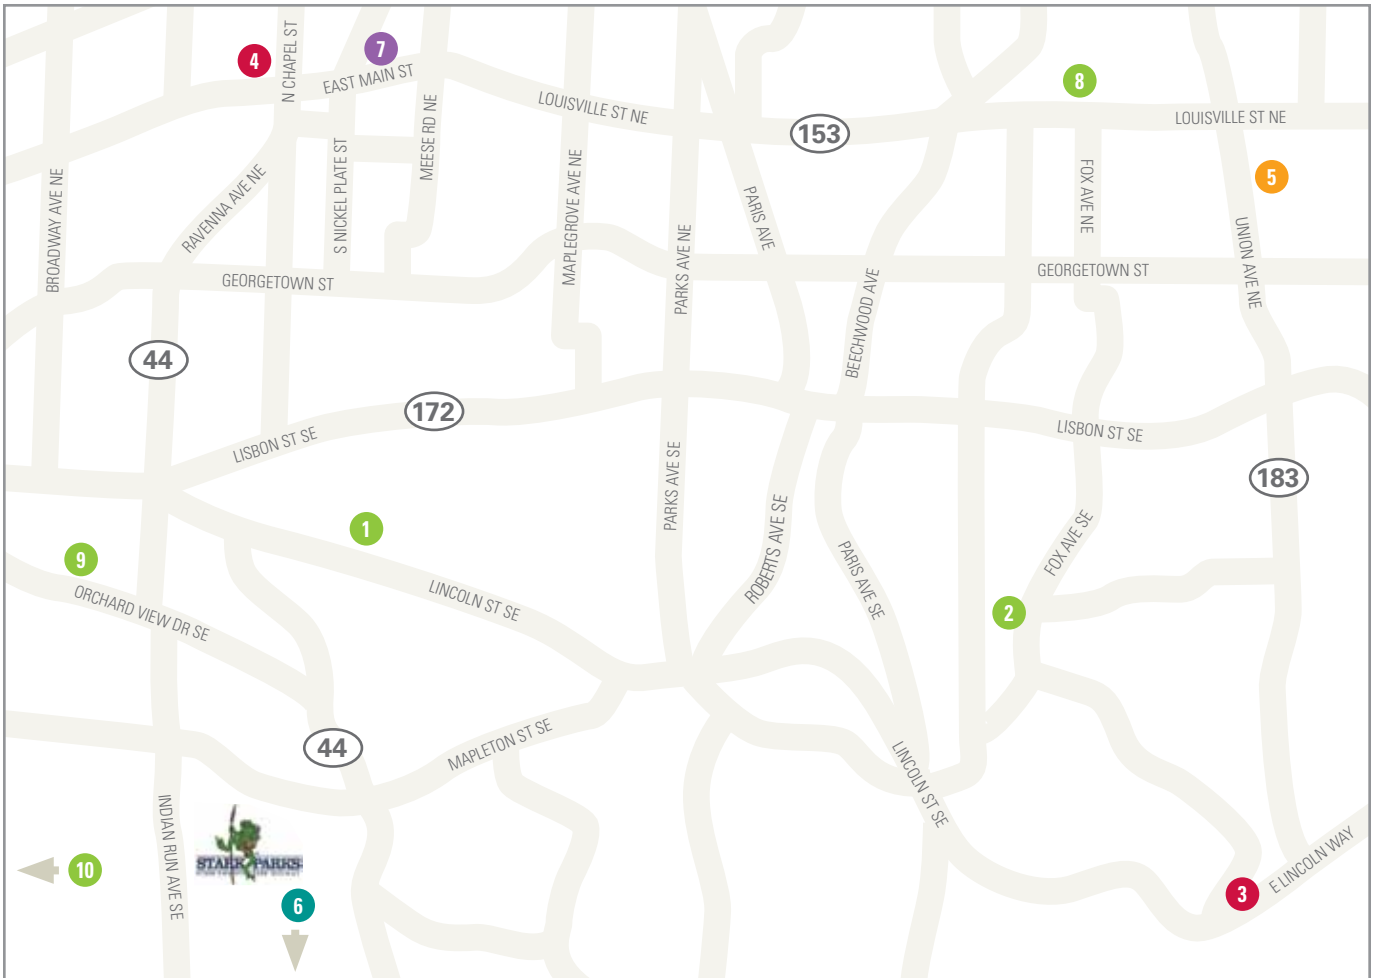

MINERVA, LOUISVILLE & SURROUNDING AREAS

- Accommodations
- The Arts
- Attractions
- Golf
- Museums
- Other
- Parks
- Restaurants
- Shopping

- | | |
|--|---|
| <p>1 Clearview Golf Course, 8410 Lincoln St. SE, East Canton, 330-488-0404</p> <p>2 Edgewater Golf Course, 2401 Fox Ave. SE, Minerva, 330-862-2630</p> <p>3 Grinders Above & Beyond, 404 East Lincoln Way, Minerva, 330-868-7824</p> <p>4 Grinders Above & Beyond, 500 West Main St., Louisville, 330-875-9700</p> <p>5 Huston Brumbaugh Nature Center, 16146 Daniel St. NE, Minerva, 330-823-7487</p> | <p>6 Magnolia Flouring Mills (Stark Parks), 261 Main St., Magnolia, 330-866-3354</p> <p>7 Mainstay Bed & Breakfast, 1320 East Main St., Louisville, 330-875-1021</p> <p>8 Pleasant View Golf Club, 14605 Louisville St., Paris, 330-862-2034</p> <p>9 Quarry Golf Club, 5650 Quarry Lake Dr., Canton, 330-488-3178</p> <p>10 Spring Valley Golf Course, 5851 Breezehill Rd. SW, East Sparta, 330-484-1886</p> |
|--|---|