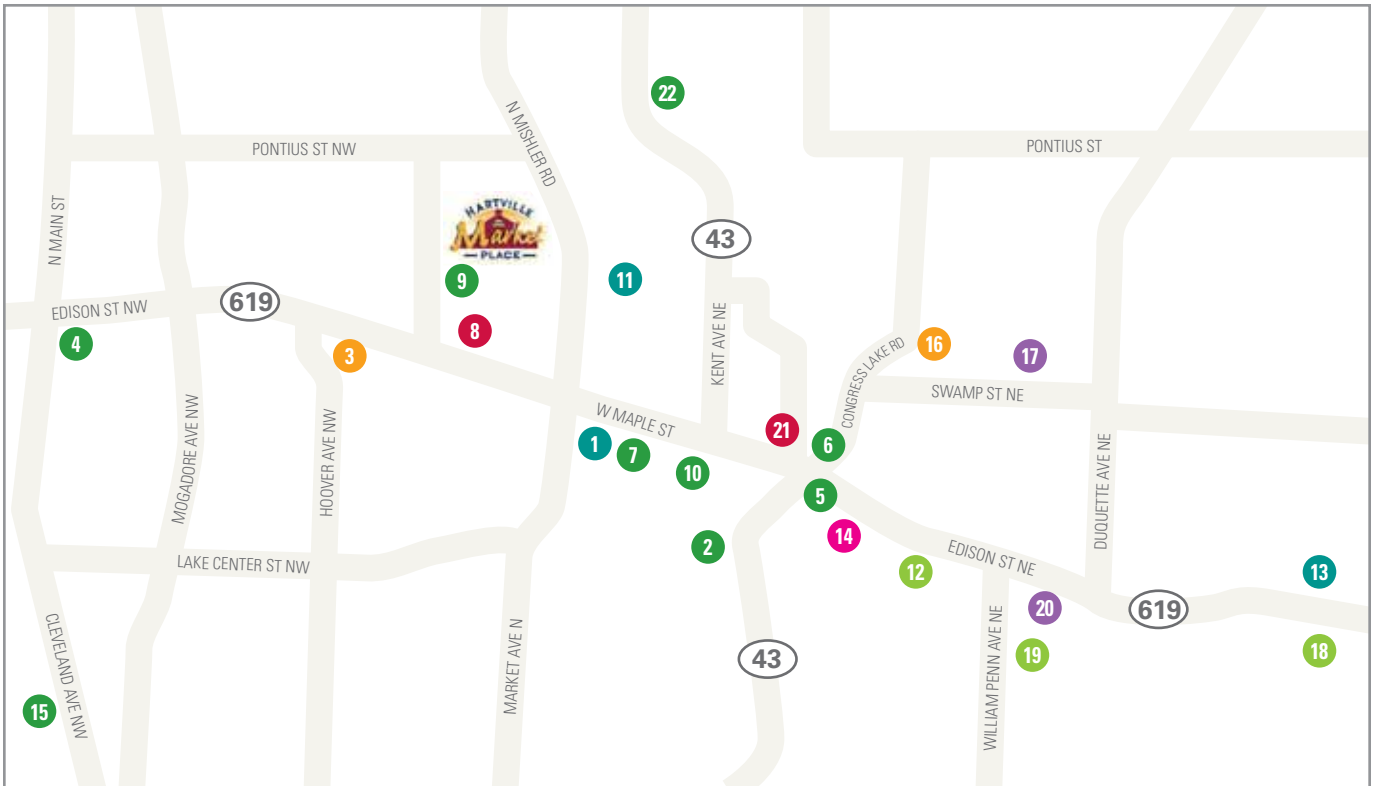

HARTVILLE

- Accommodations
- The Arts
- Attractions
- Golf
- Museums
- Other
- Parks
- Restaurants
- Shopping

- | | |
|---|--|
| <p>1 Beginnings Salon, 1120 W. Maple St., 330-877-2473</p> <p>2 Best Bib and Tucker, 311 S. Prospect Ave., 330-877-3308</p> <p>3 Clearwater Park, 12712 Hoover Ave. NW, 330-877-9800</p> <p>4 Fashion Finds Boutique, 12992 Cleveland Ave., 330-877-9616</p> <p>5 Hartville Chocolate Factory, 114 S. Prospect Ave., 330-877-1999</p> <p>6 Hartville Elevator, 111 N. Prospect St., 800-232-9320</p> <p>7 Hartville Hardware, 940 W. Maple St., 330-877-3631</p> <p>8 Hartville Kitchen & Collectibles, 1015 Edison St. NW, 330-877-9353</p> <p>9 Hartville MarketPlace, 1289 Edison St., 330-877-9860</p> <p>10 Hartville Mercantile, 649 Sunnyside St. SW, 330-877-9650</p> <p>11 Kingsway Pumpkin Farm, Inc., 1555 Andrews St. NE, 330-877-6281</p> | <p>12 Lake View Golf Course, 428 E. Maple St., 330-877-2390</p> <p>13 Maize Valley Winery & Market, 6193 Edison St., 330-877-8344</p> <p>14 Maple Street Gallery, 120 E. Maple St., 330-877-1689</p> <p>15 Pine Cone Gift Shoppe, 11742 Cleveland Ave. NW, 330-497-9840</p> <p>16 Quail Hollow State Park, 13480 Congress Lake Ave., 330-877-6652</p> <p>17 Quail's Covey Bed & Breakfast, 3631 Swamp St. NE, 330-312-0083</p> <p>18 Sable Creek Golf Course, 5942 Edison St. NE, 330-877-9606</p> <p>19 Seven Hills Golf Course, 11700 William Penn Ave., 330-877-9303</p> <p>20 The Gardens Inn – Hartville B&B, 3790 Edison St. NE, 330-877-1952</p> <p>21 The Pantry, 101 N. Prospect Ave., 330-877-9661</p> <p>22 Victorian Rose Apparel and Antiques, 238 Kent Avenue, 330-877-8400</p> |
|---|--|