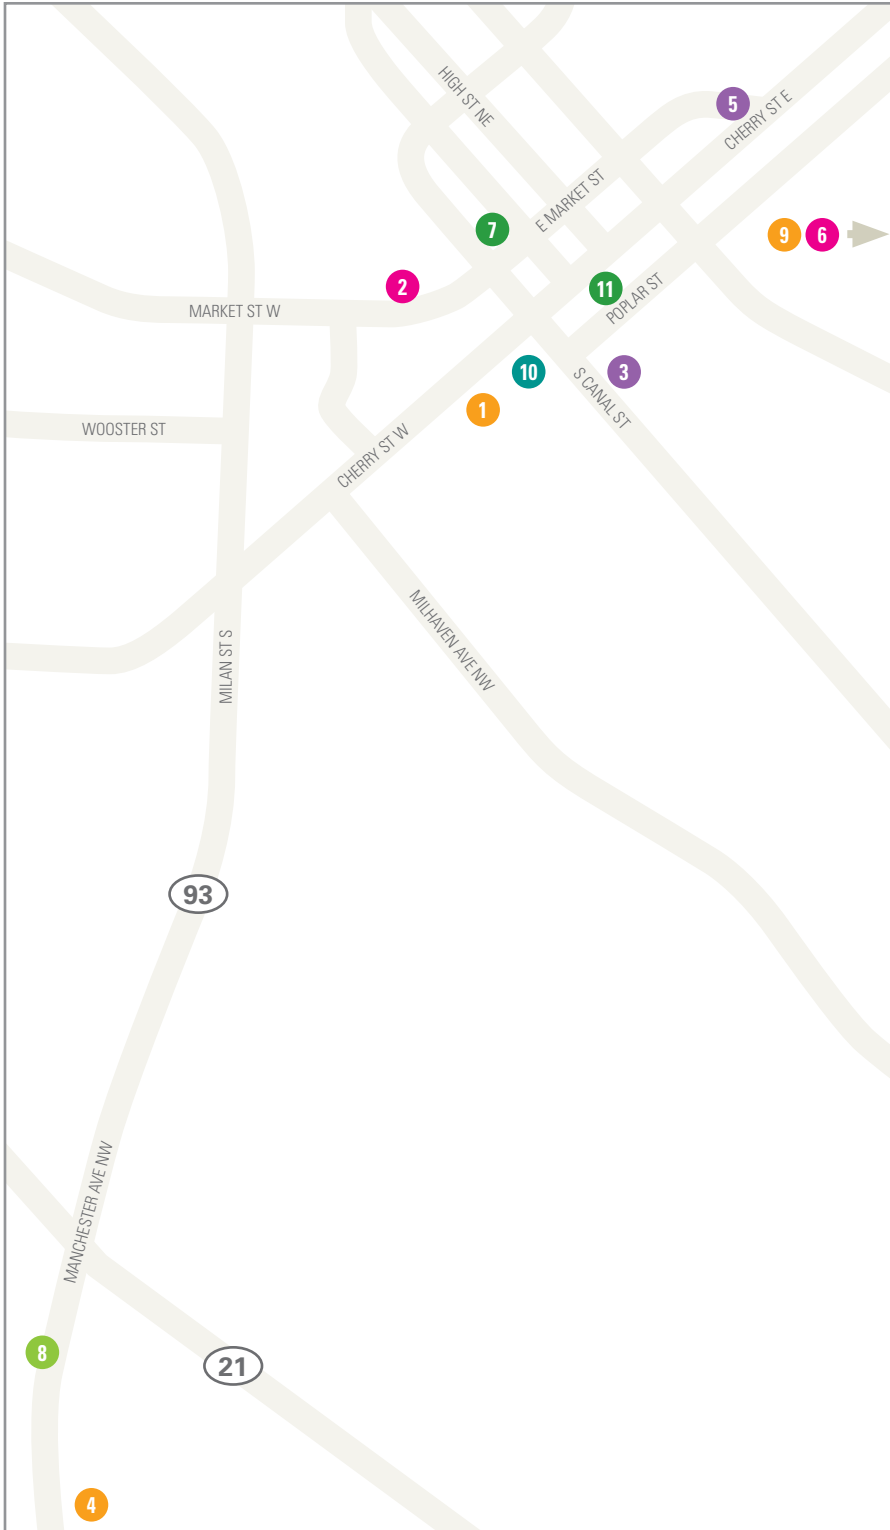

CANAL FULTON

- 1 Canal Fulton Canoe Livery, 219 West Cherry St. (Rt. 93), 330-854-4008**
- 2 Canal Fulton Glassworks, 215 Market St W, 330-854-2966**
- 3 Canal House Bed & Breakfast, 306 S. Canal St., 330-854-6229
- 4 Clay's Park Resort, 13190 Patterson Rd., North Lawrence, 330-854-6691**
- 5 Fulton House on Pleasant Hill B&B, 451 E. Cherry St. (Rt. 93), 330-854-4645
- 6 Heritage Studio & Gallery, 2381 Locust Street #3, 330-819-4268
- 7 Keillor's A Teddy Bear Shoppe, 117 North Canal St., 330-854-0481**
- 8 Lyons Den Golf Course, 6347 Manchester Ave. NW, 330-854-9910
- 9 Sluggers & Putters Family Fun & Sports Park, 333 Lafayette Dr., 330-854-6999
- 10 St. Helena III Canal Boat, 125 Tuscarawas St. S.E., 330-854-5530**
- 11 The Toys Time Forgot, 137 East Cherry St. (Rt. 93), 330-854-1700**

DRIVING DISTANCES FROM CANTON • STARK COUNTY TO OTHER MAJOR CITIES

Buffalo, NY.....	223
Cincinnati, OH.....	226
Cleveland, OH.....	57
Columbus, OH.....	117
Dayton, OH.....	190
Detroit, MI.....	197
Indianapolis.....	316
Pittsburgh, PA.....	91