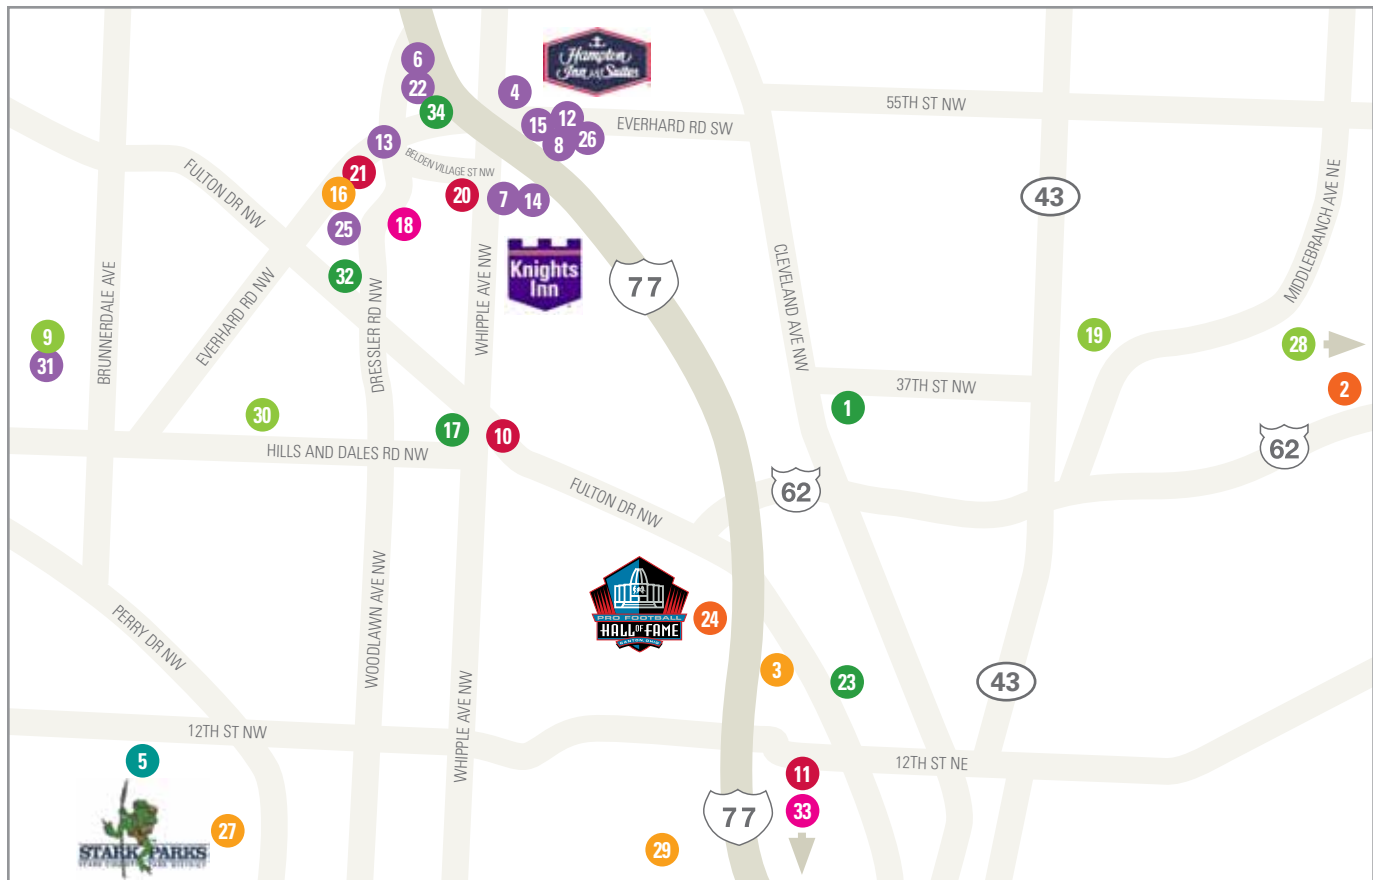

BELDEN VILLAGE & SURROUNDING AREA

- | | | |
|--|--|--|
| <p>1 Avenue Antiques, 3400 Cleveland Ave. NW, 330-492-2991</p> <p>2 Blue Water Majesty Museum, 2810 Columbus Rd. NE, 330-452-4330</p> <p>3 Canton Garden Center, 1615 Stadium Park Dr. NW, 330-455-6172</p> <p>4 Comfort Inn Canton, 5345 Broadmoor Circle NW, 330-492-1331</p> <p>5 Congressman Ralph Regula Canalway Center, 5712 12th St. NW, 330-477-3552</p> <p>6 Courtyard By Marriott, 4375 Metro Circle NW, 330-494-6494</p> <p>7 Days Inn, 3970 Convenience Circle, 330-493-8883</p> <p>8 Fairfield Inn, 5285 Broadmoor Circle NW, 330-493-7373</p> <p>9 Glenmoor Country Club, 4191 Glenmoor Rd. NW, 330-966-3600</p> <p>10 Grinders Above & Beyond, 3114 Whipple Ave. NW, 330-477-5411</p> <p>11 Grinders Above & Beyond, 3003 North Wooster Ave., Dover, 330-602-3083</p> | <p>12 Hampton Inn & Suites, 5256 Broadmoor Circle NW, 330-491-4335</p> <p>13 Holiday Inn & Suites, 4520 Everhard Rd., 330-494-2770</p> <p>14 Knights Inn Canton, 3950 Convenience Circle NW, 330-492-5030</p> <p>15 La Quinta Inn & Suites, 5335 Broadmoor Circle NW, 330-492-0151</p> <p>16 Laser Quest, 4716 Everhard Rd. NW, 330-966-9966</p> <p>17 Laura of Pembroke, 3119 Whipple Ave. NW, 330-477-4455</p> <p>18 Lolli's Murder Mystery Dinner Theatre, 4801 Dressler Rd. NW, 330-492-6846</p> <p>19 Meadowlake Golf & Swim, 1211 39th St. NE, 330-492-2010</p> <p>20 Mulligan's Pub & Restaurant, 4118 Belden Village St. NW, 330-493-8239</p> <p>21 Old Carolina Barbecue Co., 4710 Everhard Rd. NW, 330-499-3080</p> <p>22 Parke Suites, 4285 Everhard Rd. NW, 330-494-2233</p> | <p>23 Plant et Art, 1524 Fulton Road NW, 330-454-8400</p> <p>24 Pro Football Hall of Fame, 2121 George Halas Dr. NW, 330-456-8207</p> <p>25 Quality Inn & Suites, 4914 Everhard Rd., 330-499-1011</p> <p>26 Residence Inn Marriott, 5280 Broadmoor Circle NW, 330-493-0004</p> <p>27 Sippo Lake Park (Stark Parks), 5300 Tyner St. NW, 330-477-3552</p> <p>28 Skyland Pines Banquet Center, 3550 Columbus Rd. NE, 330-454-1481</p> <p>29 Stark County Fair, 305 Wertz Ave., 330-452-0621</p> <p>30 Tam O' Shanter Golf Course, 5055 Hills & Dales Rd. NW, 330-477-5111</p> <p>31 The Bertram Inn at Glenmoor, 4191 Glenmoor Rd. NW, 330-966-3600</p> <p>32 The Blissful, 4605 Fulton Dr. N, 330-492-2500</p> <p>33 Trumpet in the Land, P.O. Box 450, New Philadelphia, 330-364-5111</p> <p>34 Westfield Belden Village, 4230 Belden Village Mall, 330-494-5490</p> |
|--|--|--|