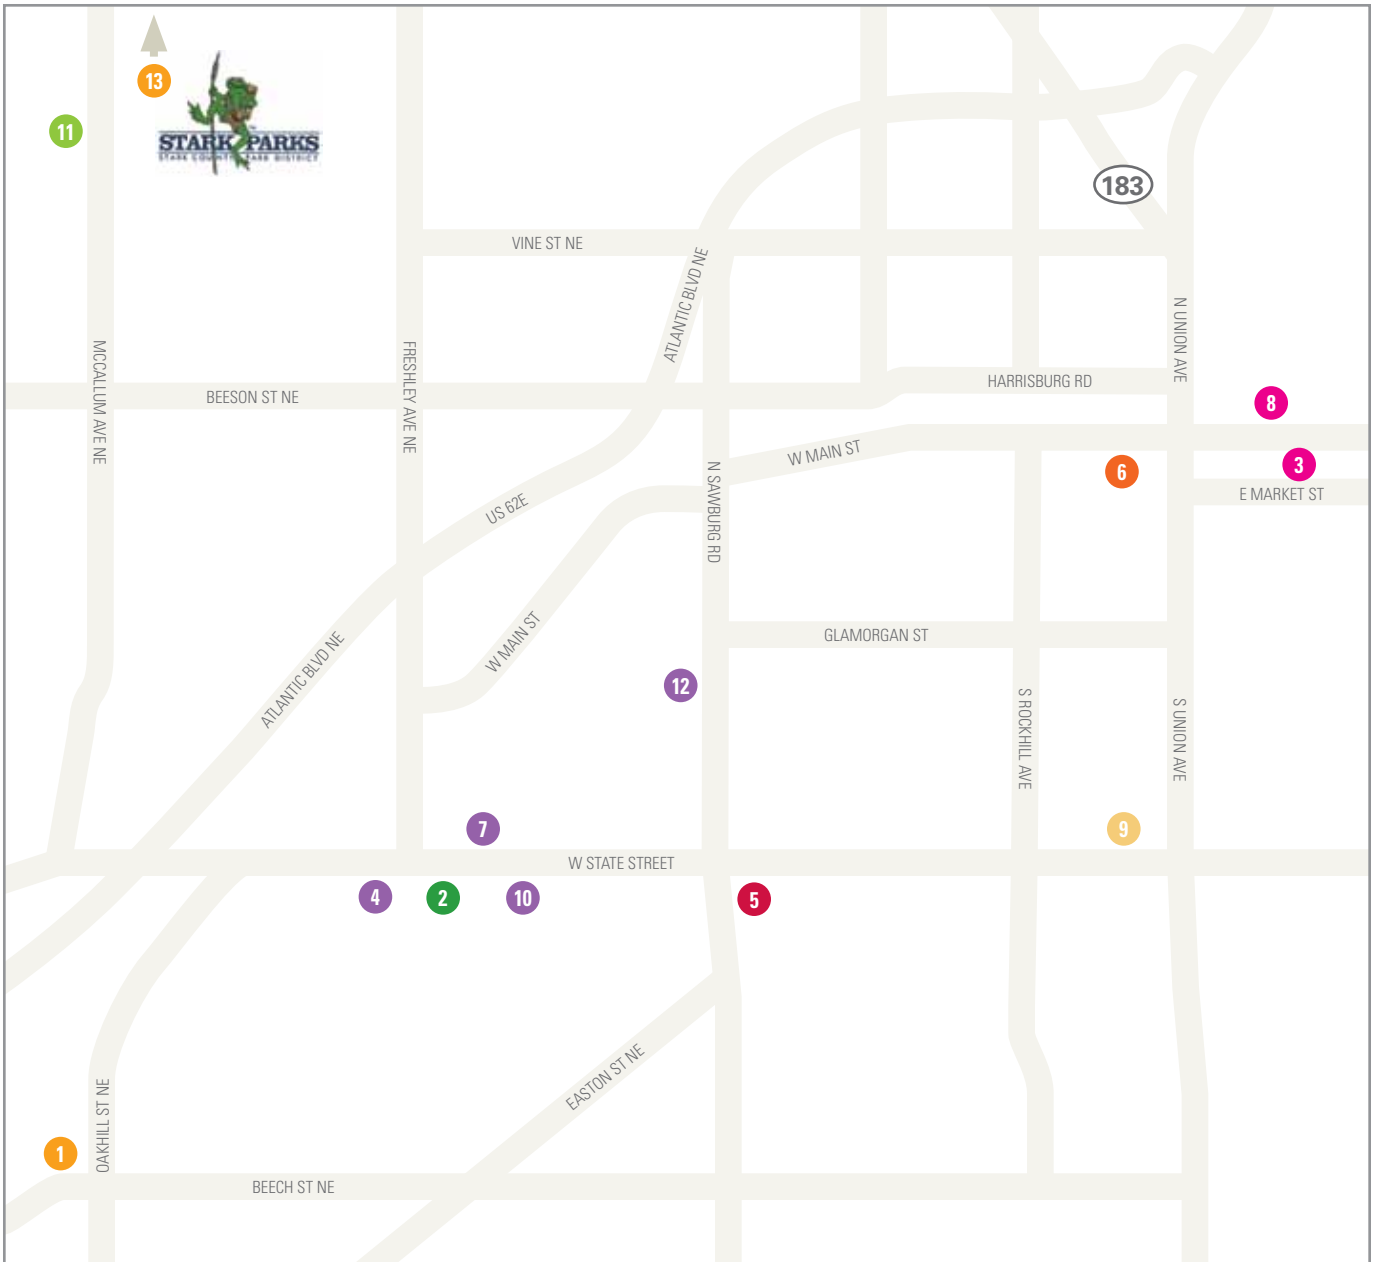

ALLIANCE

- Accommodations
- The Arts
- Attractions
- Golf
- Museums
- Other
- Parks
- Restaurants
- Shopping

- 1 Beech Creek Botanical Gardens and Nature Preserve, 11929 Beech St. NE, 330-829-7050
- 2 Carnation City Mall, 2500 W. State St., 330-821-4447
- 3 Carnation City Players – Firehouse Theatre, 450 E. Market St., 330-821-8712
- 4 Comfort Inn Alliance, 2500 W. State St., 330-821-5555

- 5 **Grinders Above & Beyond, 1820 W. State St., 330-821-6665**
- 6 Haines House, 186 West Market St., 330-829-4668
- 7 Holiday Inn Express, 2341 W. State St., 330-821-6700
- 8 Jupiter Studios, 346 E. Main St., 330-581-5272
- 9 **Mount Union College, 1972 Clark Ave., 330-829-8224**

- 10 Super 8 Alliance, 2330 W. State St., 330-821-5688
- 11 Tannenhaus Golf Club, 11411 McCallum Ave., 330-823-4402
- 12 The Zang House Bed & Breakfast, 1350 South Sawburg Rd., 330-823-9750
- 13 **Walborn Reservoir (Stark Parks), 11324 Price St. NE, 330-935-0367**